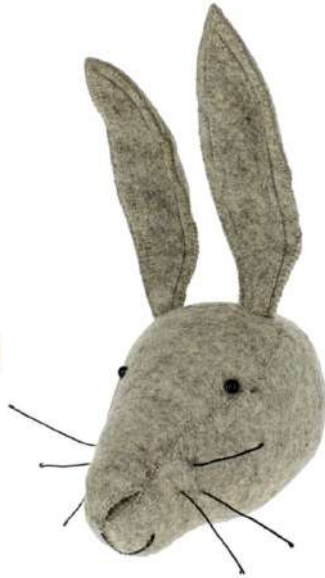

Giraffe
836022

Dip Dye Patches Giraffe
867066

Elephant Head with tusks
836029

Zebra
836023

ORIGINAL HEADS

Highland Cow
836040

Grey Hare Head
856157

Fox Head with Ruff
857075