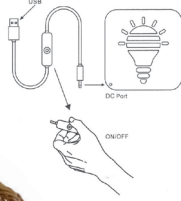

361000 Nightlight Noah's Arch
361001 Nightlight Musicians of Bremen
19/19/3 cm (2p)
LED system

319201 Poster calendar
319203 Poster dogs circus
42/60 cm (2p)
with magnetic sticks