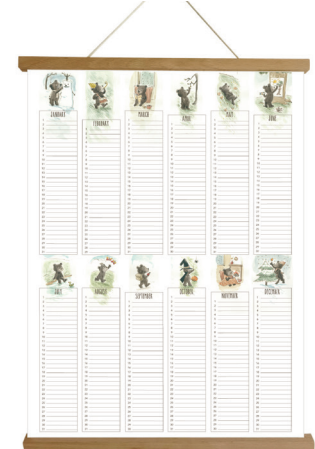

360208AL Small Mushroom Almond
Ø 29 cm H 30 cm (2p)

360681AL Medium Mushroom Almond
Ø 26 cm H 20 cm (2p)

120026 Victor small • 21 cm (6p)
120027 Victor large • 40 cm (4p)

319102 Coat hanger leaf
100/47/25 cm (1p)

319101 Yardstick house
94/17/1 cm (2p)

319202 Poster dino
42/60 cm (2p)
with magnetic sticks

520207 Set of 2 wicker trunks
42/27/27 cm and 53/34/32 cm

520177 Set of 2
wall baskets
45/23/32 cm (1p)

319003 Musical box moon
25/16/4 cm (4p) +3
FSC wood

319201 Poster calendar
319203 Poster dogs circus
42/60 cm (2p)
with magnetic sticks

511156 Noah's Arch wooden puzzle
35/29/1,5 cm (2p) + 18M • FSC wood

591031 Pull along Raoul
26/15/26 cm (2p)

130578 Raoul small • 19/8/16 cm (4p)
130579 Raoul large • 26/11/23 cm (2p)