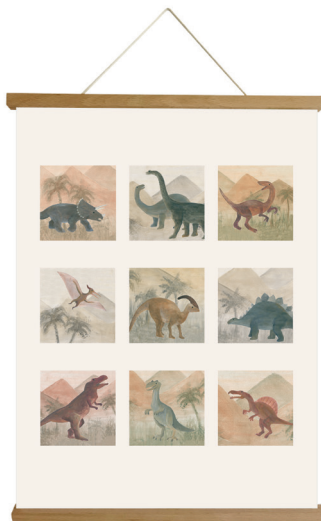

319202 Poster dino
42/60 cm (2p)
with magnetic sticks