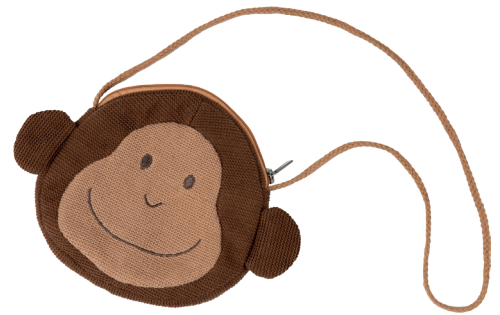

160117 puppet
Hedgehog

700002 Wooden camera
9,5/8/4,5 cm (1x6p)

160116 puppet Bear
30 cm (3p)

Ella

la petite musicienne
the little musician

591027 Pull along Paulo
15/14/15,5 cm (2p)
FSC wood

120022 Paulo
8,5/32 cm (4p)

150411 Handbag Paulo
Ø 18 cm (4p)
150412 Money bag Paulo
Ø 9 cm (6p)

360637TE Large Mushroom Terra
• Ø 29 cm/H 30 cm

530158 Kazoo
12/2/2 cm (6p) +3

580159 Wooden drum
Ø 26/6 cm (2p) +3

580160 Cymbals
Ø 15 cm (4p) +3